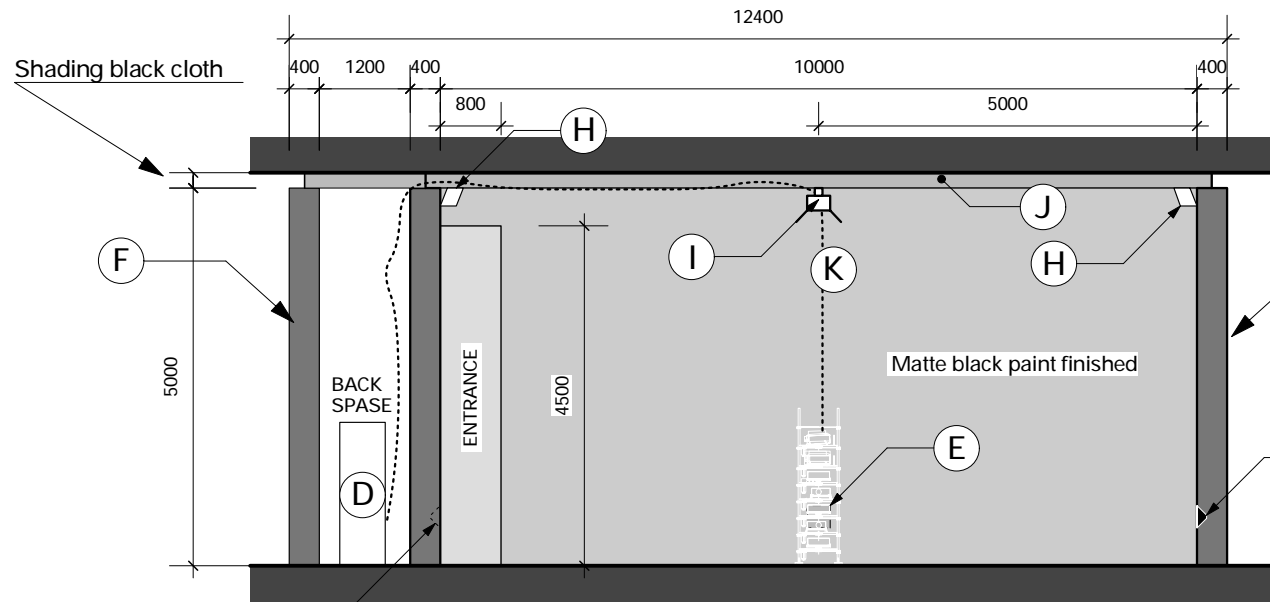

PROJECTION ROOM B-B' Section

(H) Corner mount Loudspeaker
BOSE F111PYB
300(w)x132(d)x300(h) 3.2kg
ref. (fig. 01-007)

(I) Upper horizontal light with Barn door
(500W halogen lamp)

(J) Shading black cloth
(between wall to ceiling)

(K) Multi Cable
(Hardware cabinet to Projection tower)