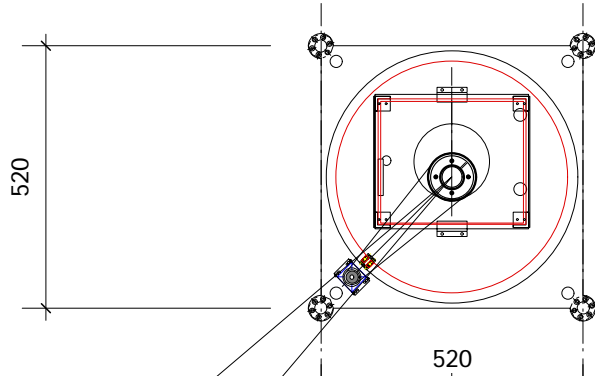

1 / 2 / 3 / 4 / 5
Video projector
Sanyo LP-SG7