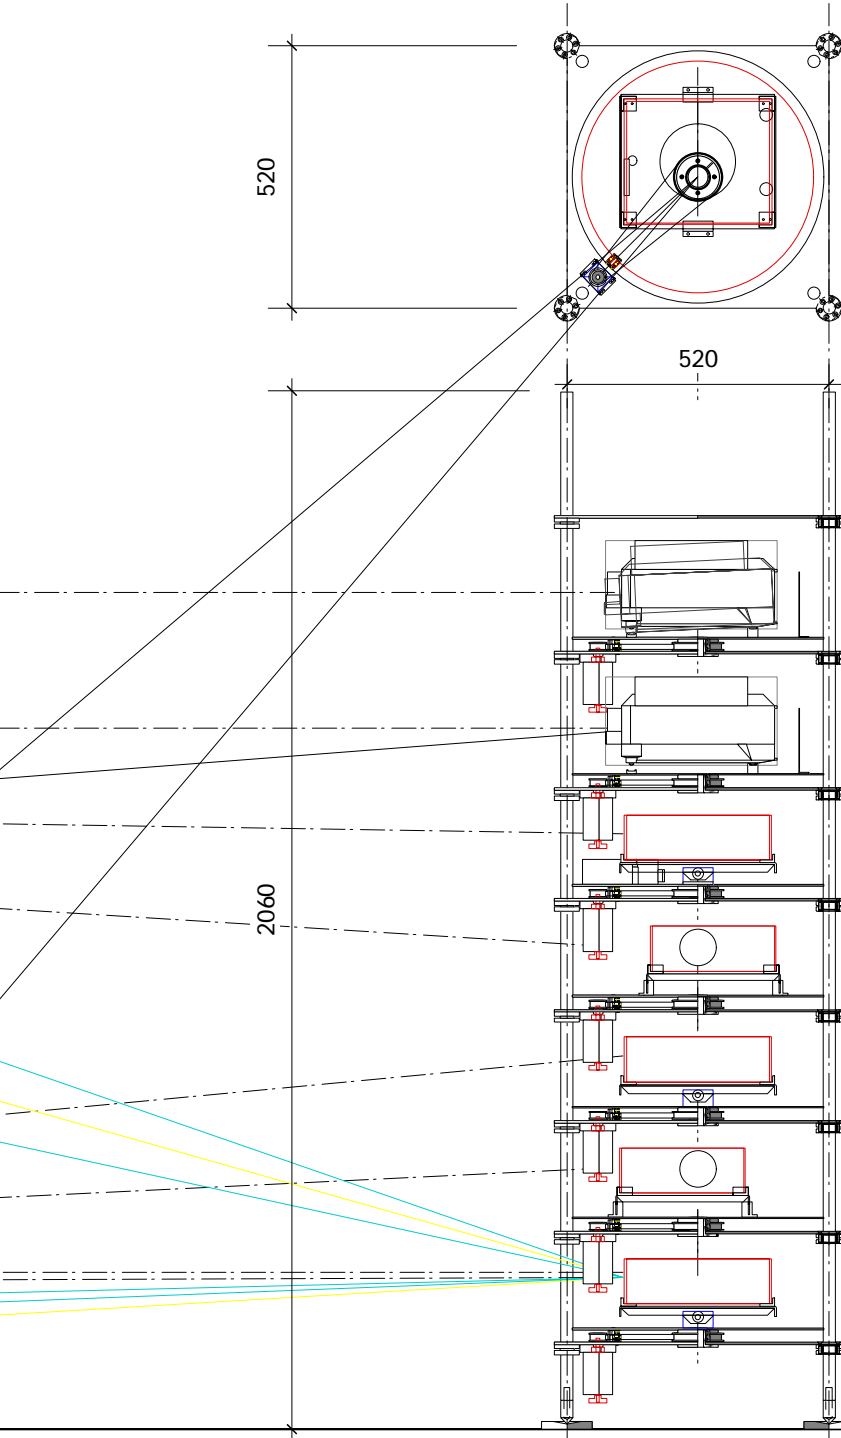

1 / 2 / 3 / 4 / 5
Video projector
Sanyo LP-SG7

8

7

6

5

4

3

2

1