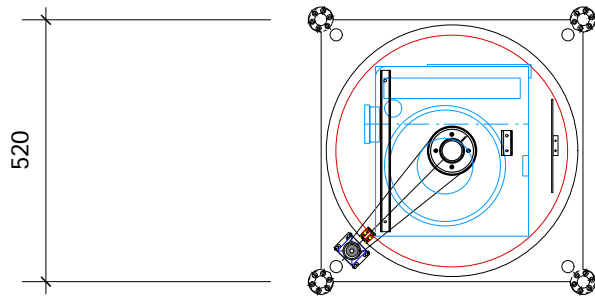

6 / 7
Slide projector
Kodak Ektapro9020