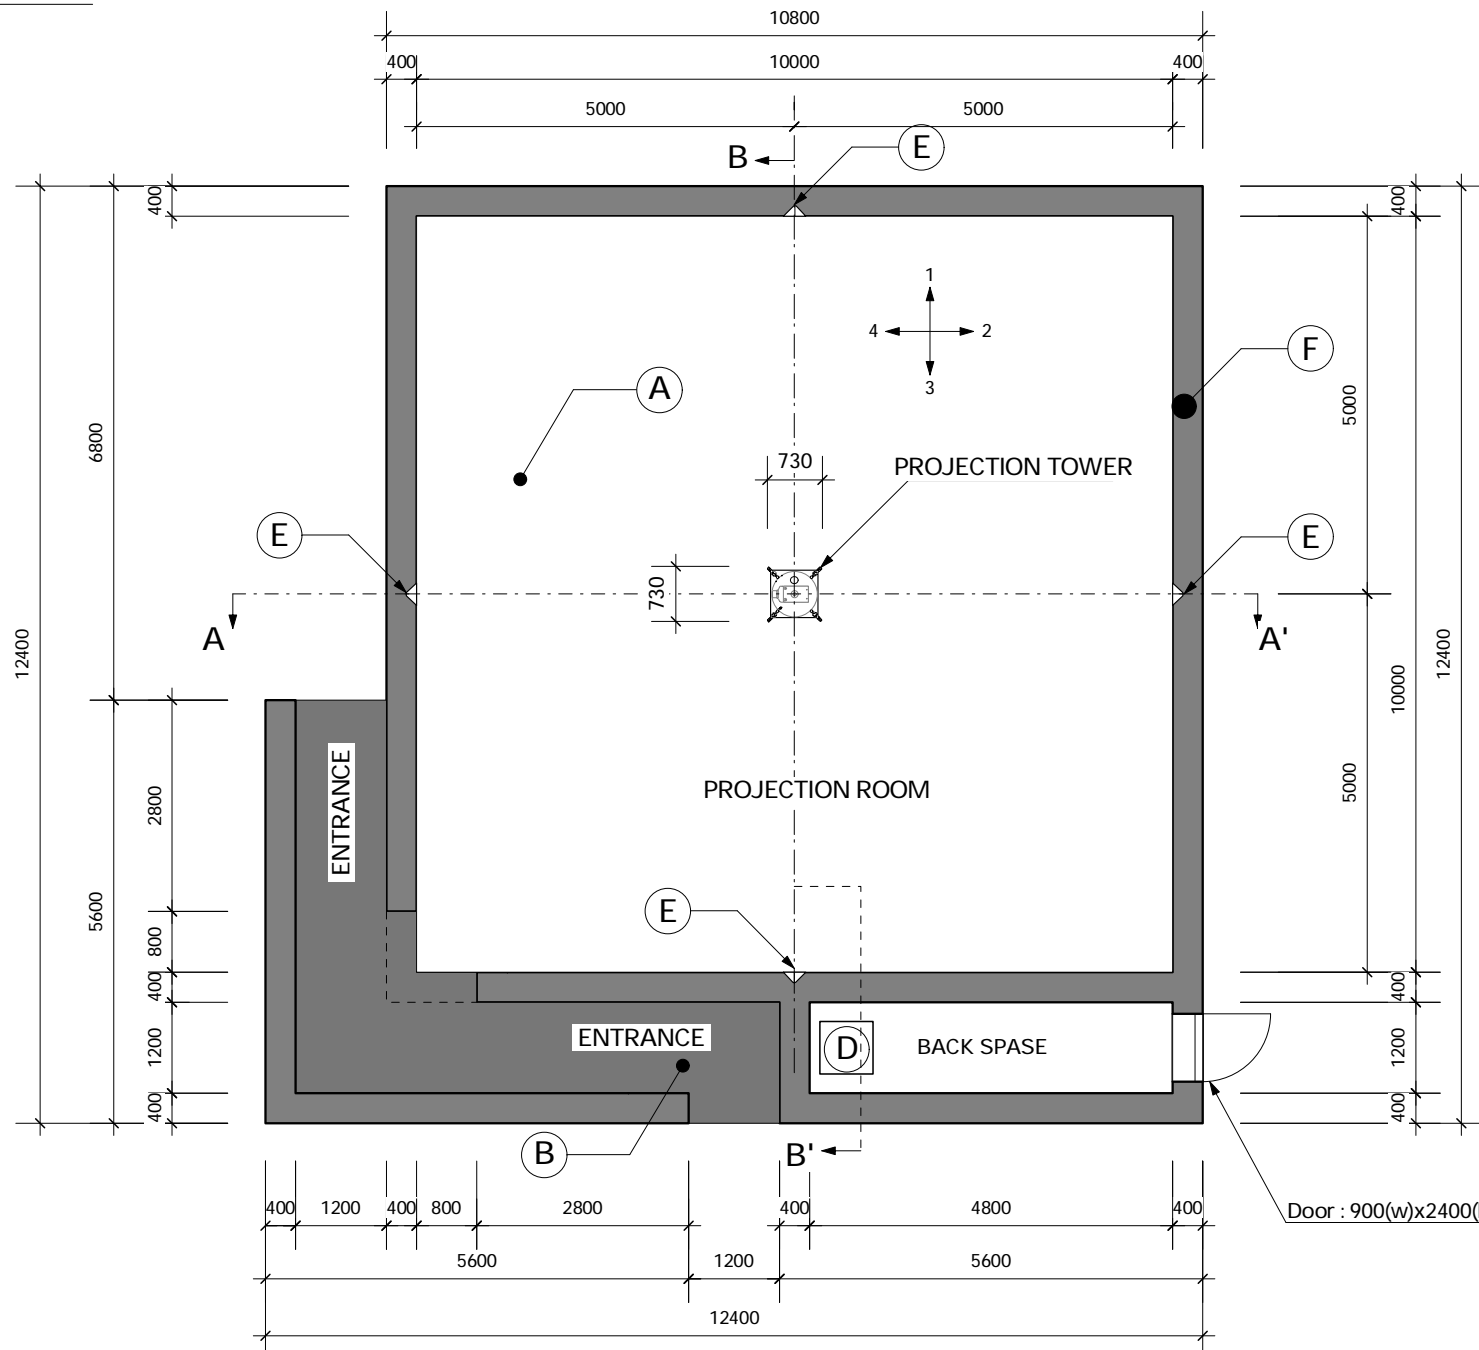

- (A) Floor : White Linoleum(shiny finish)
- (B) Black carpet
- (D) Hardware cabinet
  600(w)x700(d)x2050(h) 140Kg
  POWER OUT PUT (P1-5)
- (E) Wall mount Loudspeaker
  BOSE F111PYB
  300(w)x132(d)x300(h) 3.2kg
  ref. (fig. 01-007)
- (F) Wall : 15mm laminated wood
  Projection room + Entrance
  Inside : Matte black paint finished
  Outside : Matte white paint finished