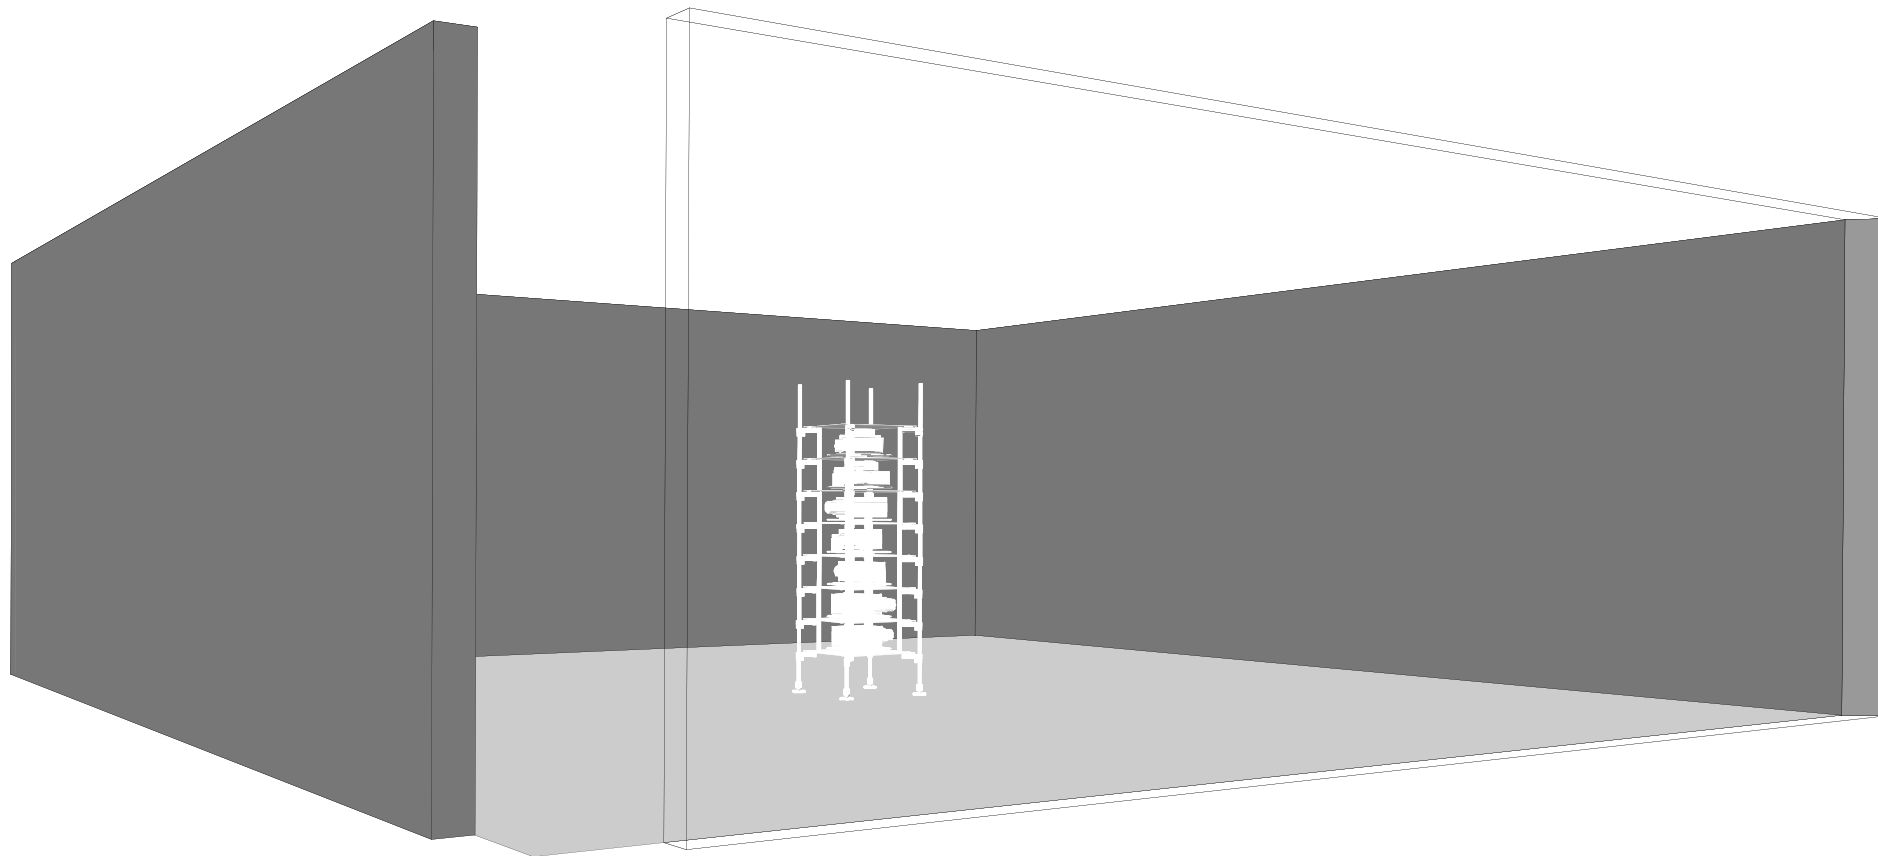

□ Exhibit staff 1 person
 Adjustment and finish

No.	01-1 002	title	installation 'LOVERS' by Teiji Furuhashi	format	Perspective Drawing	unit	= mm	scale	= non	date	14. July 2001	signature	Shiro Takatani
-----	----------	-------	--	--------	---------------------	------	------	-------	-------	------	---------------	-----------	----------------