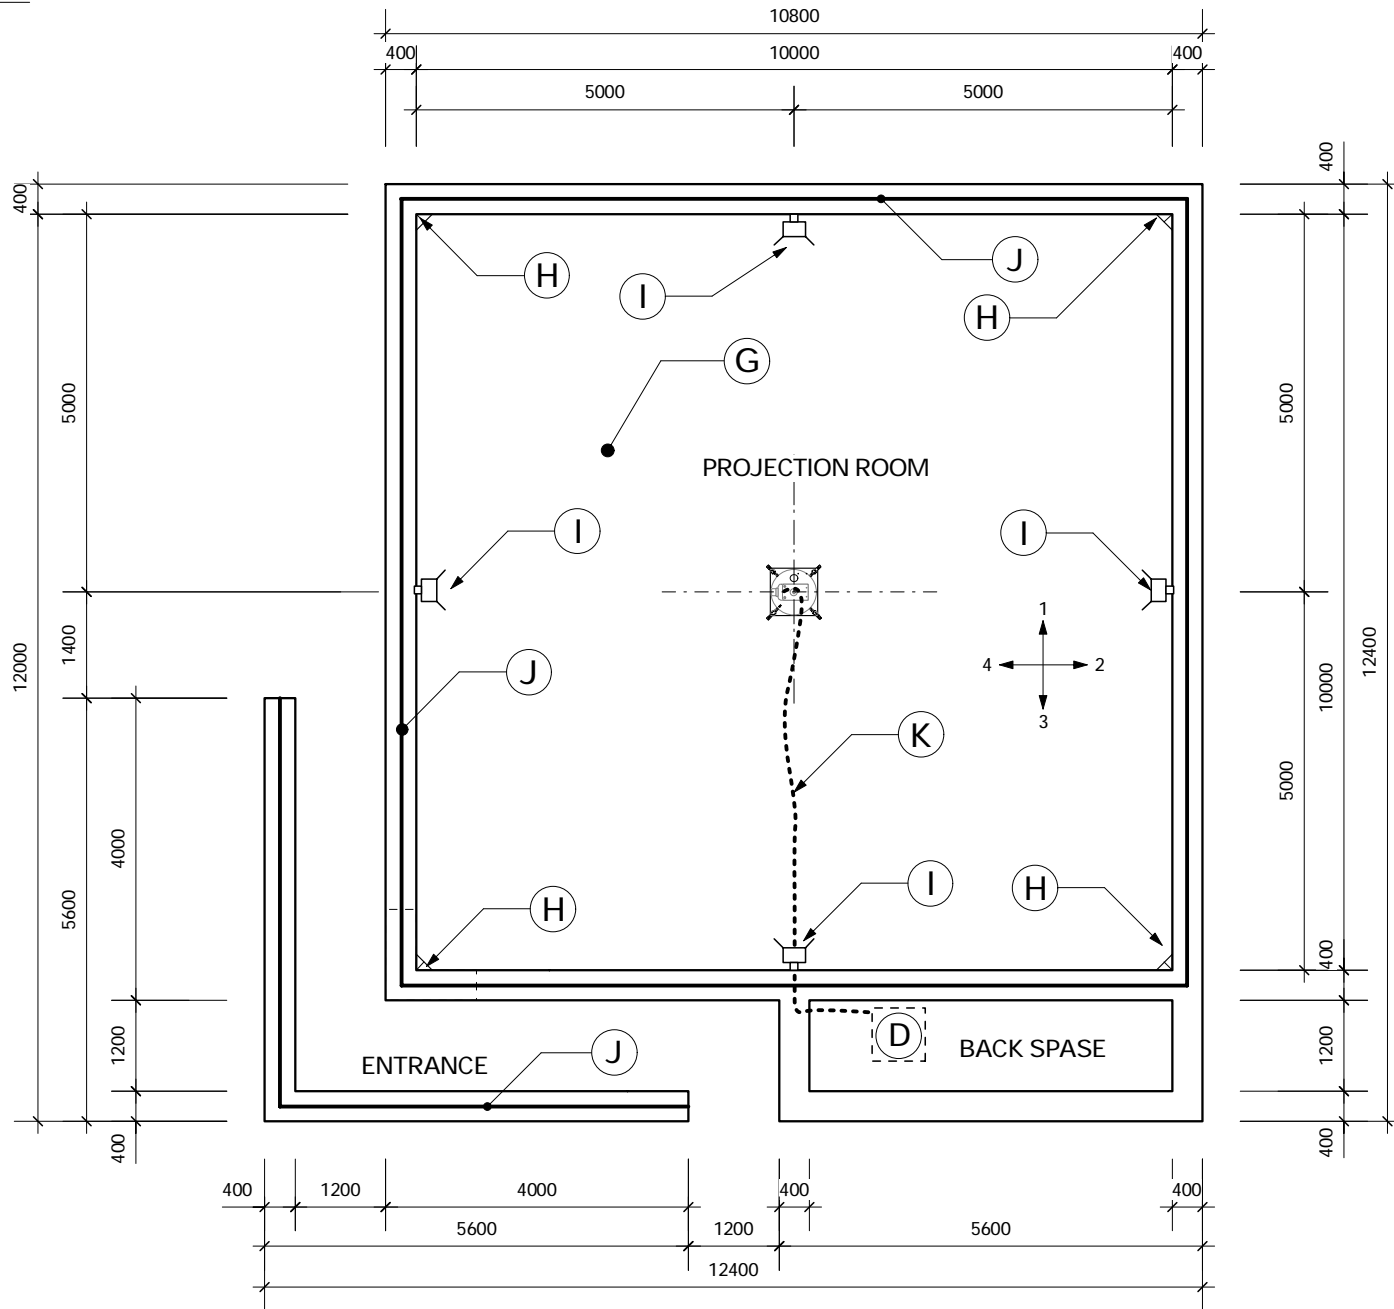

(D) Hardware cabinet
600(w)x700(d)x2050(h) 140Kg
POWER OUT PUT (P1-4)100V-15A

(G) Ceiling : Black matte

(H) Corner mount Loudspeaker
BOSE F111PYB
300(w)x132(d)x300(h) 3.2kg
ref. (fig. 01-007)

(I) Upper horizont light with Barn door
(500W halogen lamp)

(J) Shading black cloth
(between wall to ceiling)

(K) Multi Cable
(Hardware cabinet to Projection tower)